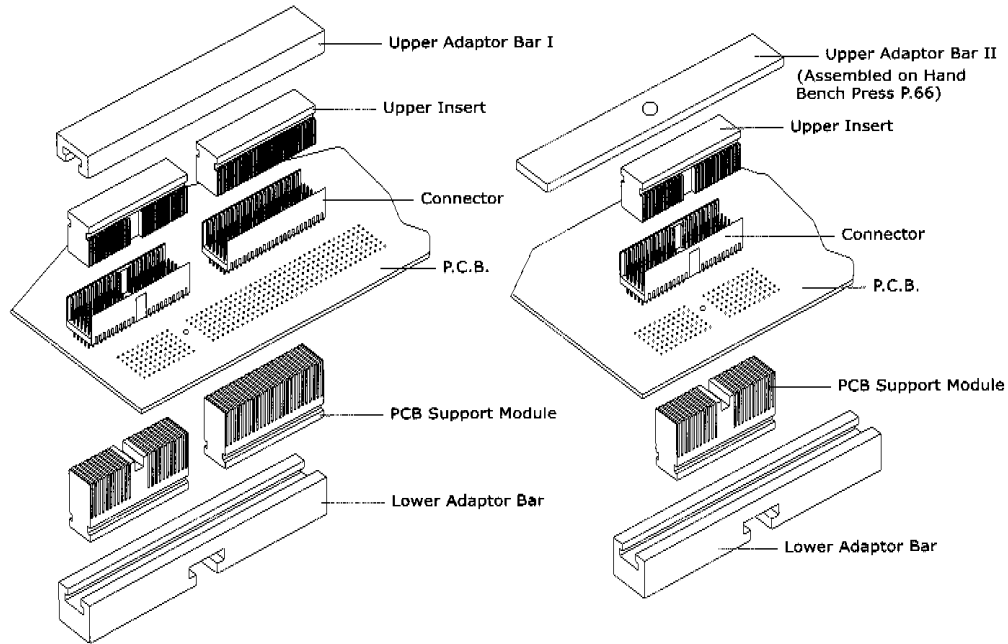

APFEL – 2.0mm HARD METRIC CONNECTORS

Application Toolings

Male Connector Insertion

- For Compact PCI Application

Ordering Information

Description

Upper Adaptor Bar I
 Upper Adaptor Bar II
 Upper Insert — Type A
 Upper Insert — Type B25
 Upper Insert — Type B22
 Upper Insert — Type B19
 Upper Insert — Type C
 PCB Support Module — Type A
 PCB Support Module — Type B25
 PCB Support Module — Type B22
 PCB Support Module — Type B19
 PCB Support Module — Type C
 Lower Adaptor Bar